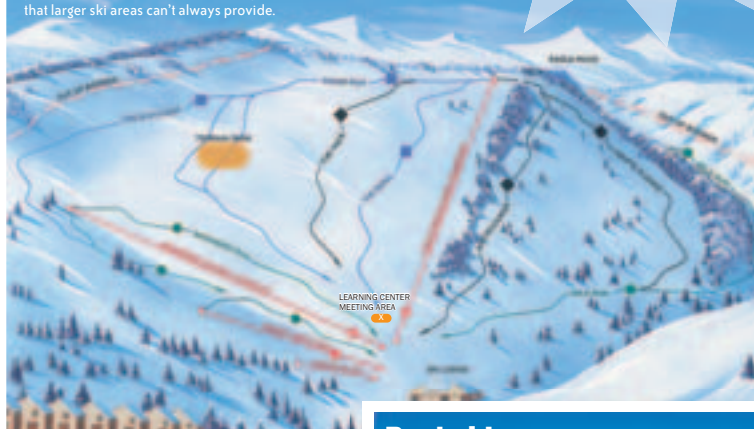

The Best Place to Begin

Tahoe Donner Downhill Ski Area is committed to being the best place for family fun and learning. Wide-open bowls, uncrowded slopes, great beginner terrain, excellent grooming, and a friendly, courteous staff await you. Our size allows us to deliver the personal touch that larger ski areas can't always provide.

*Children 6 & under
always ski free!*

LEARNING CENTER
MEETING AREA

Backside